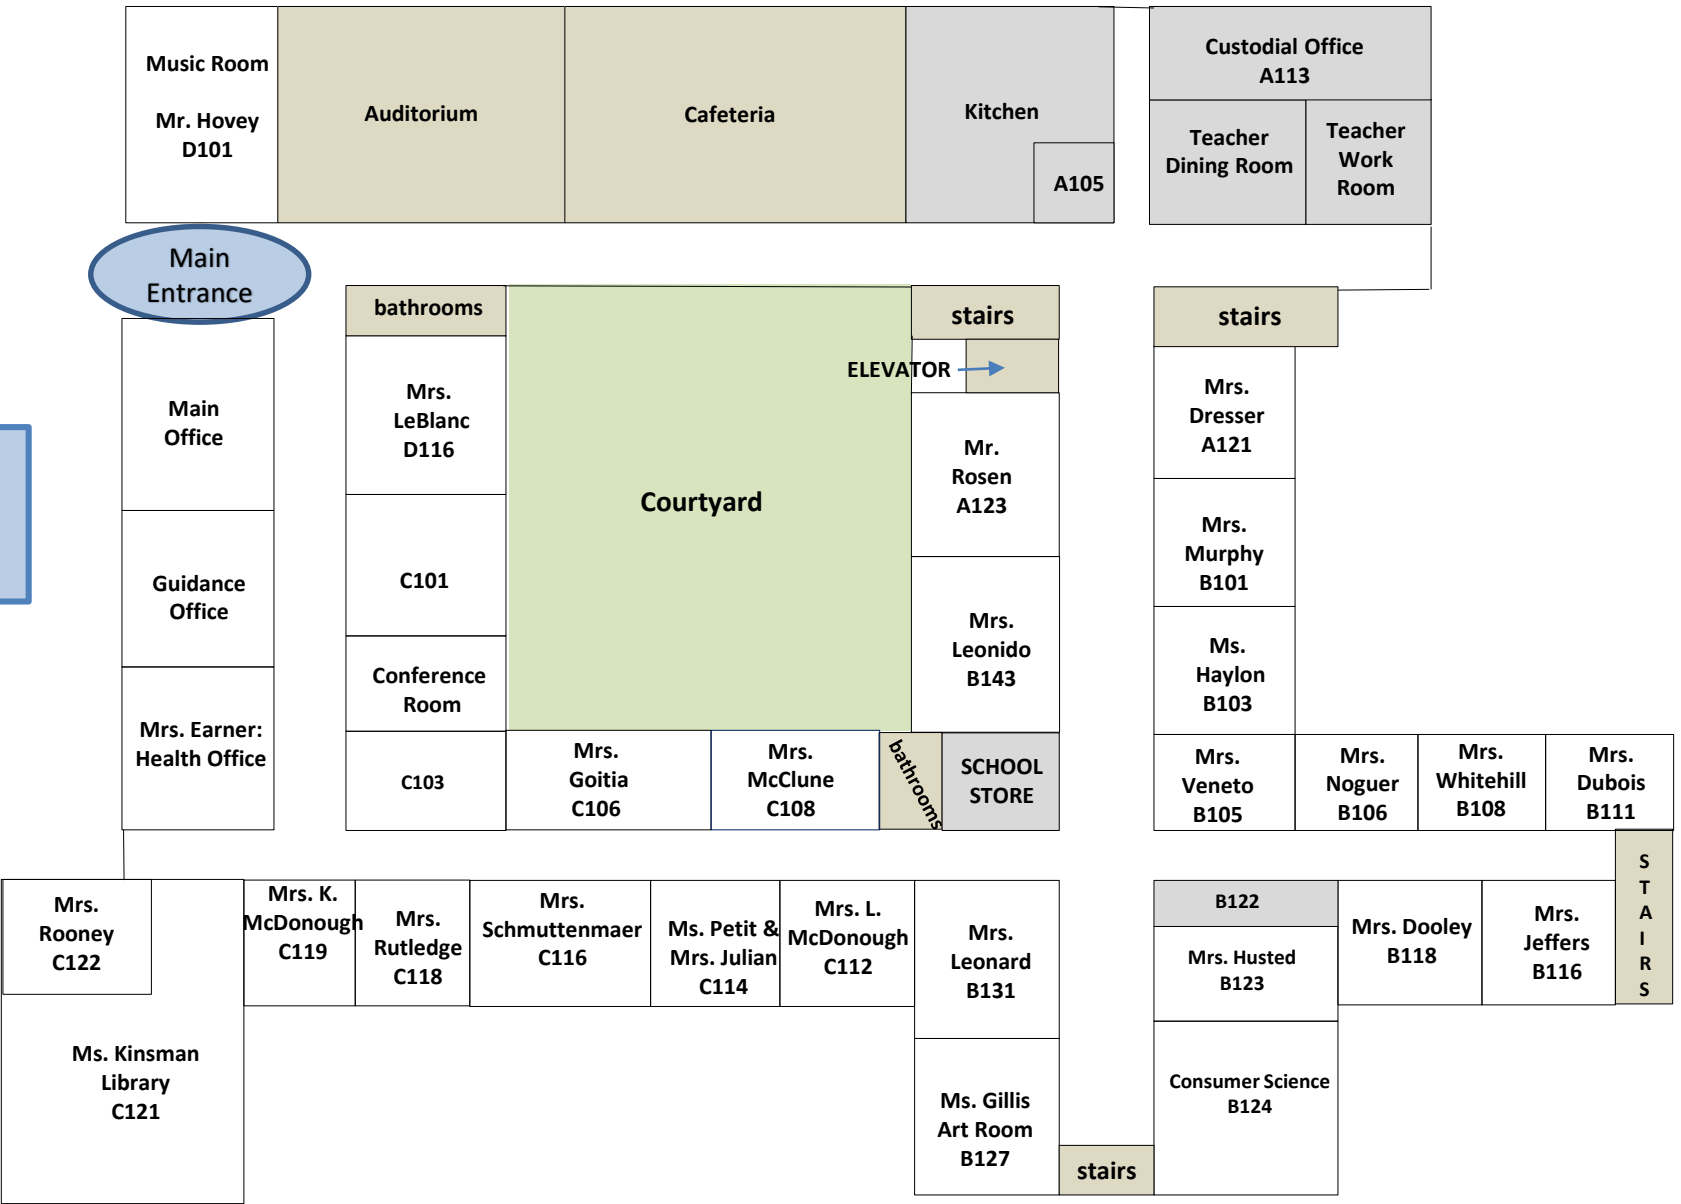

Pembroke Community Middle School (Main Floor)

Route 27: School Street

Main Parking Lot

Main Entrance

Pembroke Community Middle School (Lower Level)

Route 27: School Street

Main Parking Lot

outdoor basketball court

athletic fields