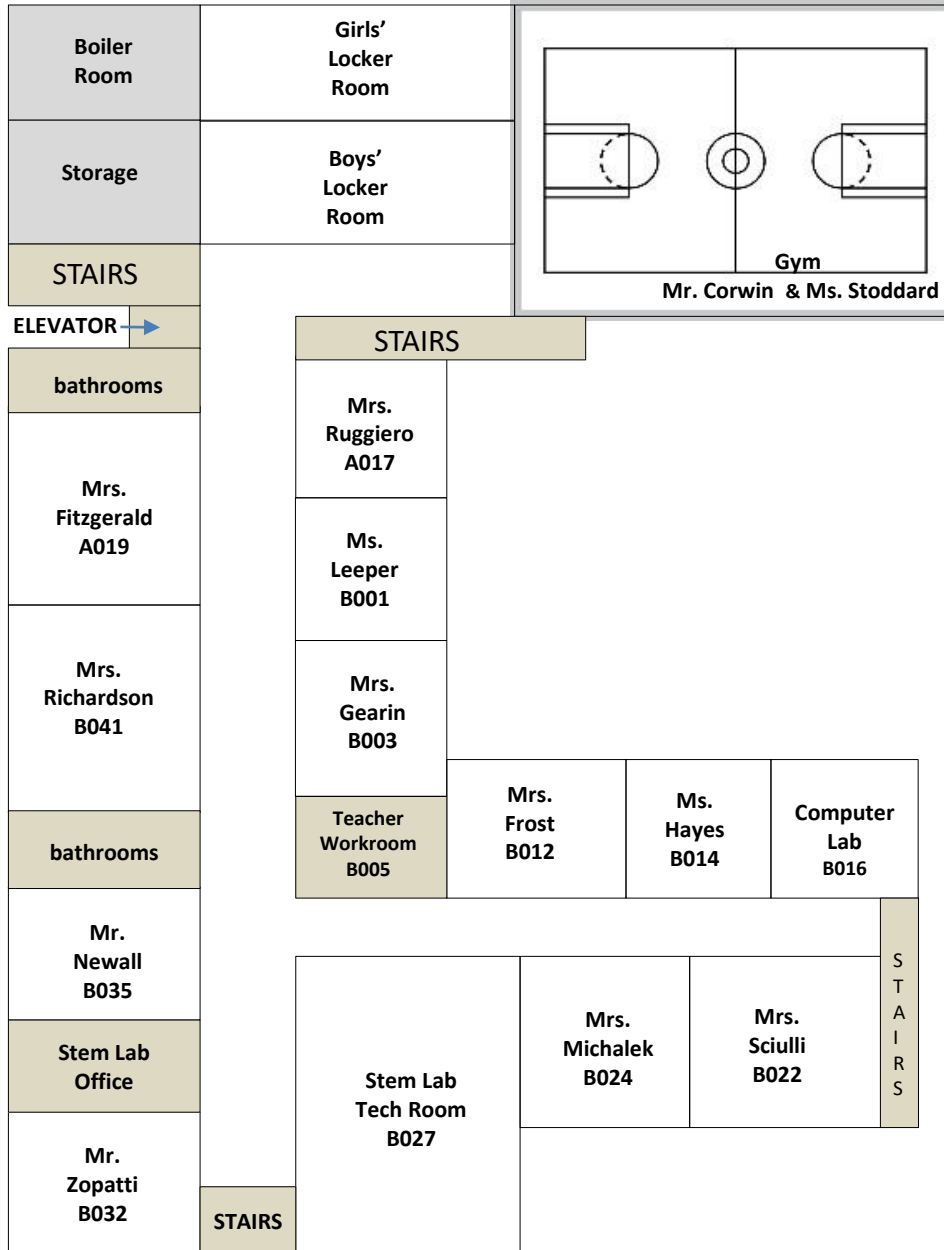

Pembroke Community Middle School (Main Floor)

Route 27: School Street

Main Parking Lot

Main Entrance

Pembroke Community Middle School (Lower Level)

Route 27: School Street

Main Parking Lot

outdoor basketball court